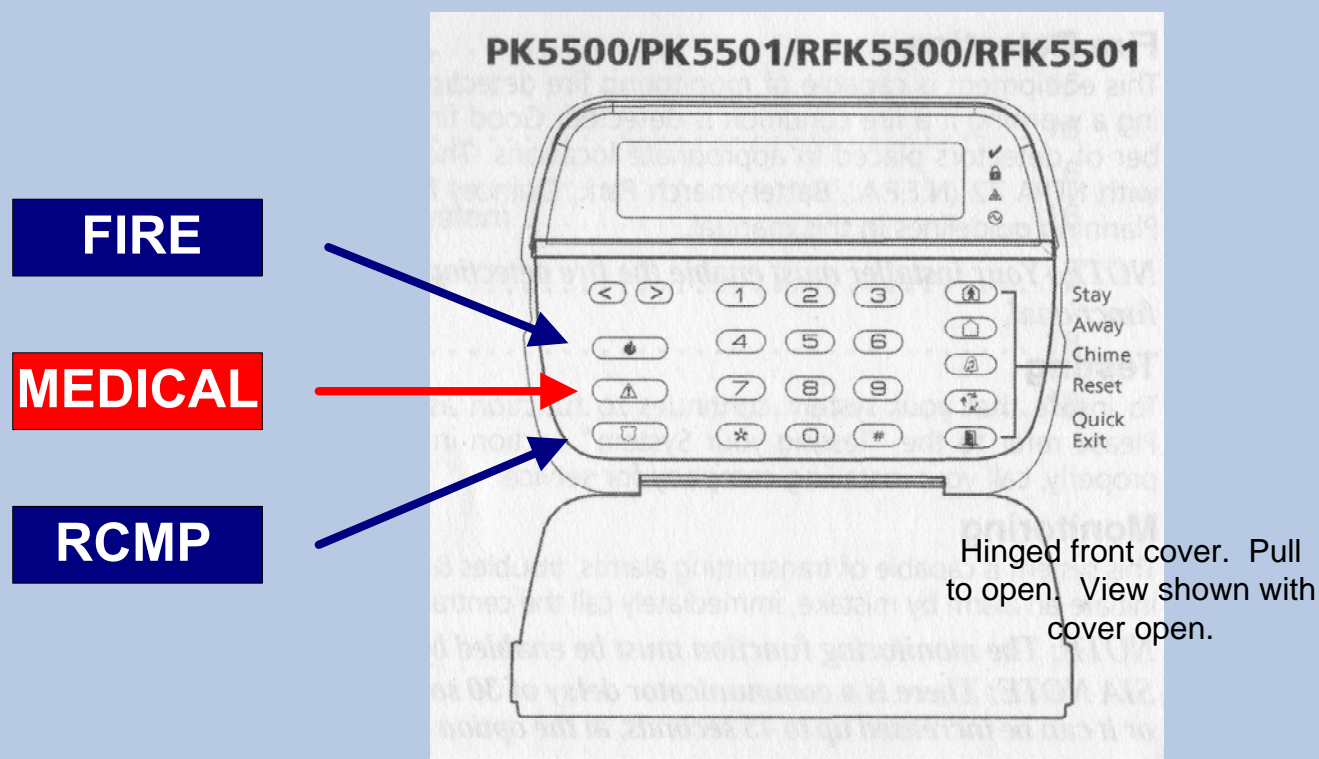

Suncoast Racquet Club Emergency Assistance Procedure

Building Alarm Keypad

(located inside front door entrance)

In the event of an emergency. Press and hold the appropriate button for 2 seconds.

The alarm unit will respond with a beep indicating the alarm has been accepted.